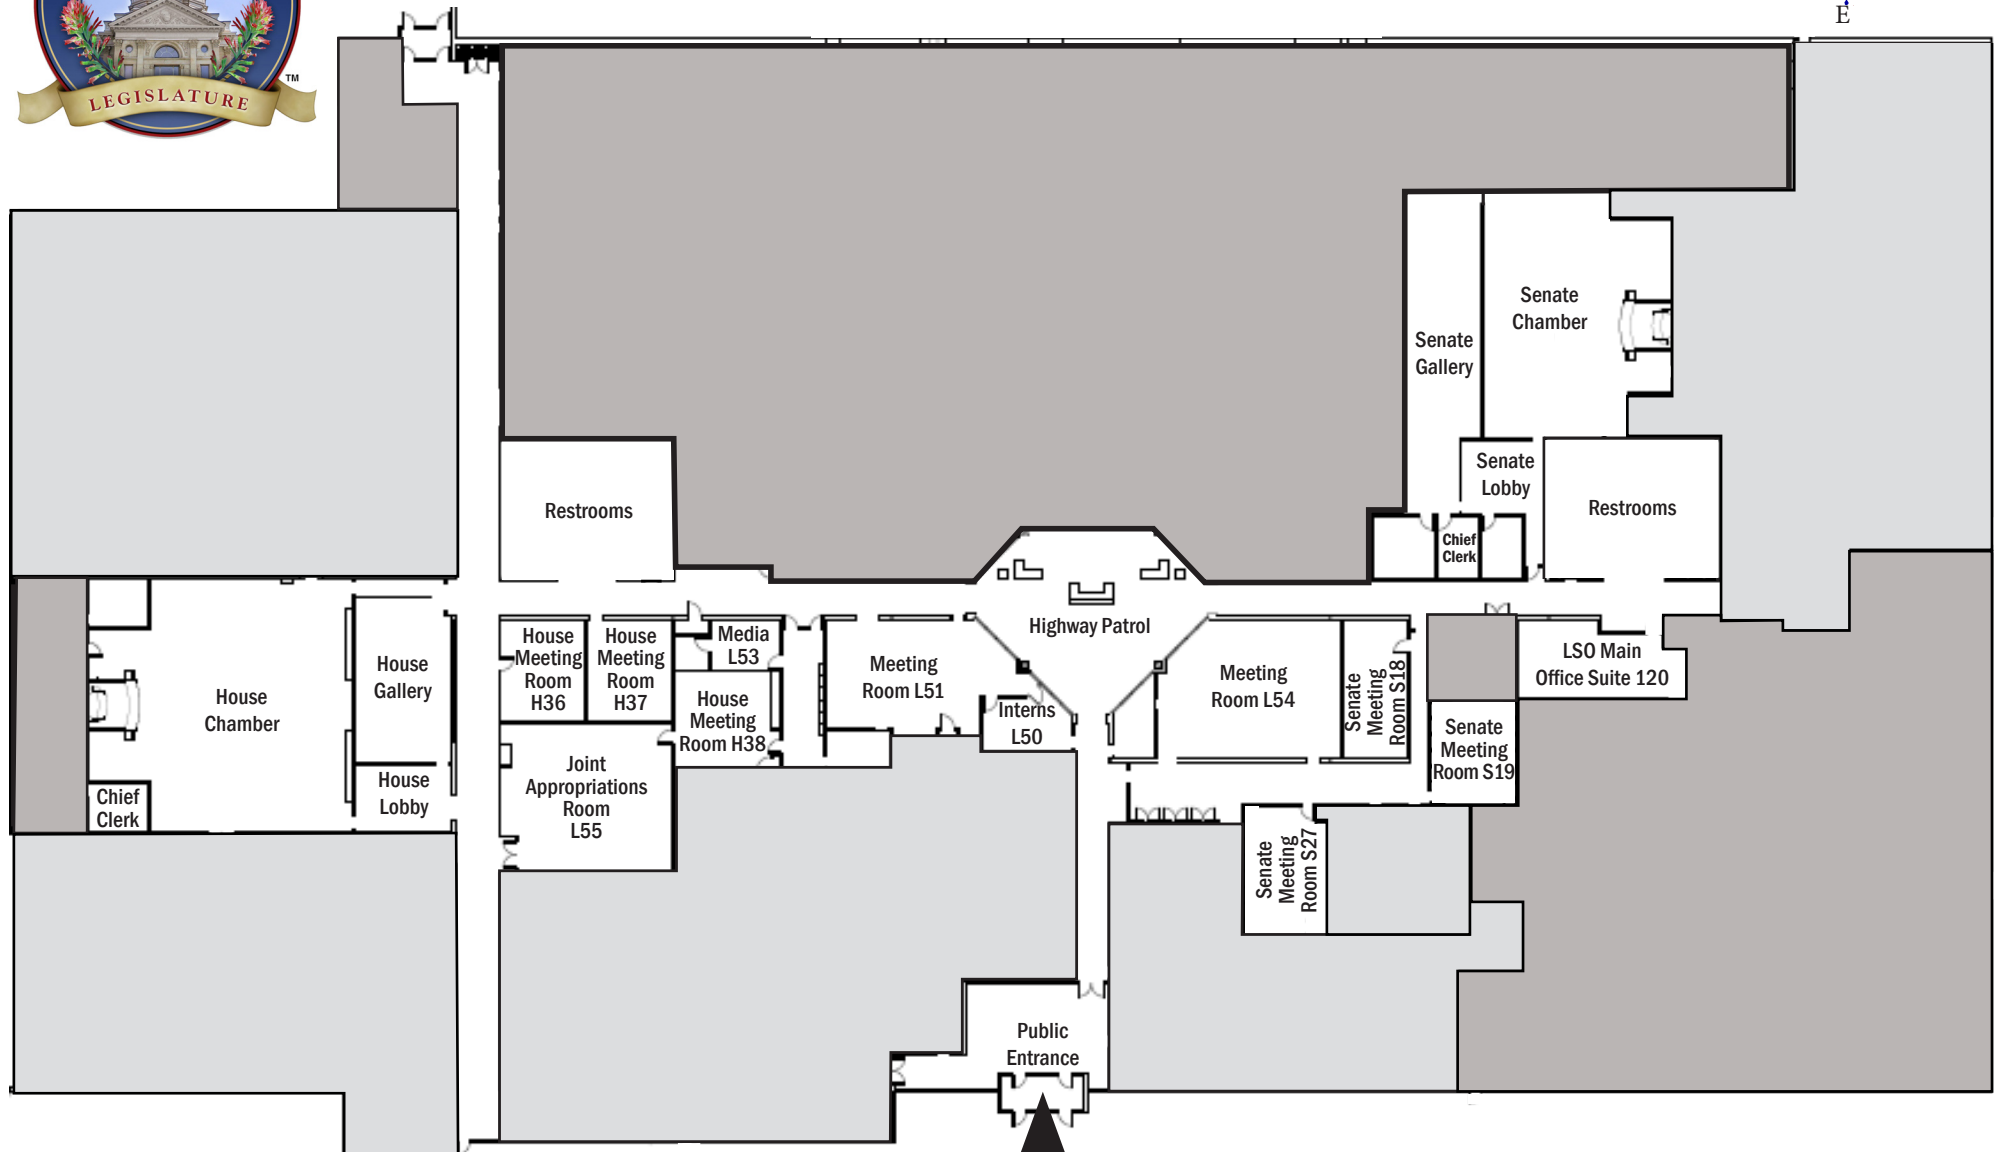

JONAH BUSINESS CENTER SESSION MAP

Updated October 2016

Public parking is available in the east parking lot in front of the building via Pershing Boulevard to the north or Omaha Road to the south.

WYOMING LEGISLATIVE SERVICE OFFICE • MAILING 213 State Capitol • Cheyenne, Wyoming 82002